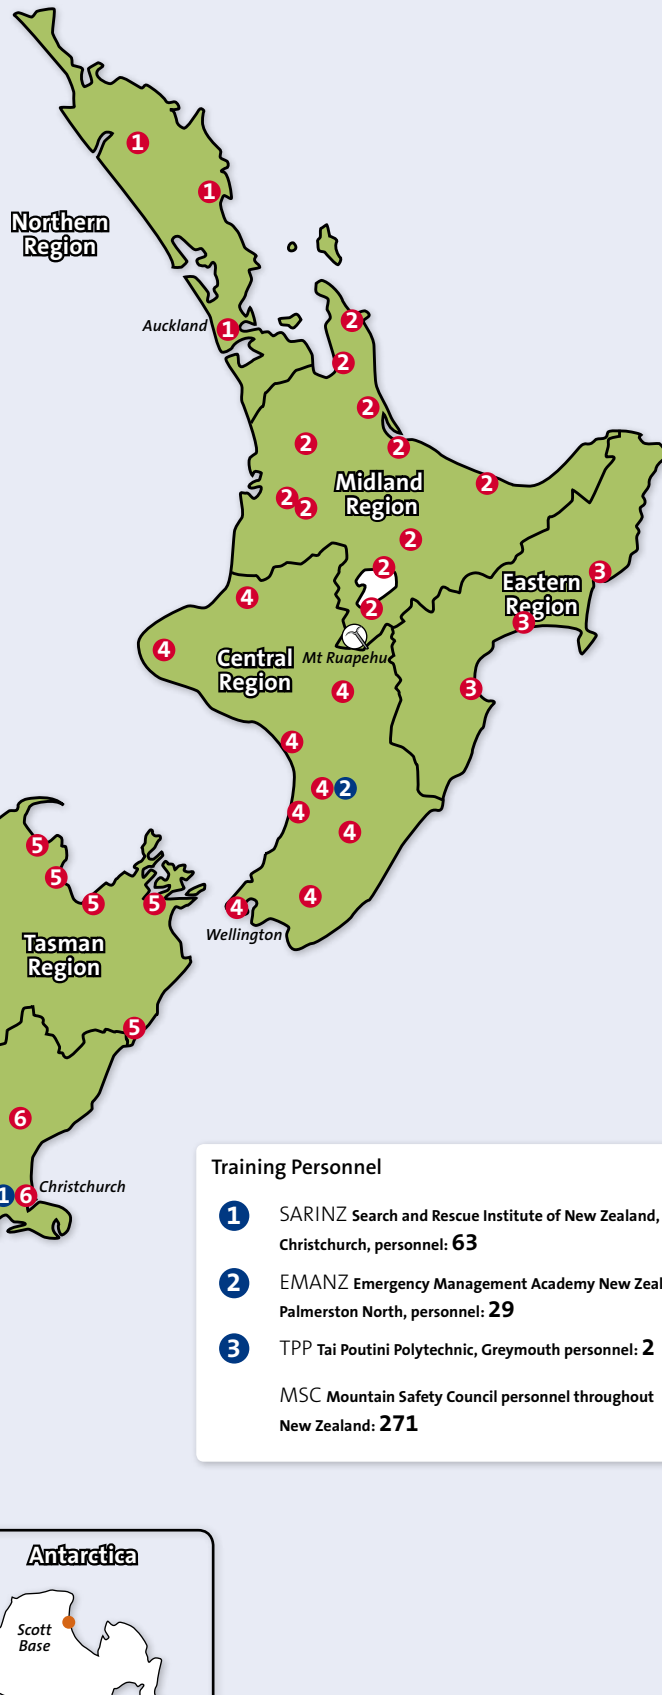

Land Search and Rescue Assets

Ruapehu Alpine Rescue Organisation

Mt Ruapehu Alpine SAR personnel: **38**

Aoraki/Mt Cook Alpine Search and Rescue

Aoraki/Mt Cook Alpine SAR personnel: **12**

New Zealand Land Search and Rescue

- **1** Northern Region Land SAR personnel: **119**
  3 Units located within the region
- **2** Midland Region Land SAR personnel: **475**
  11 Units located within the region
- **3** Eastern Region Land SAR personnel: **250**
  3 Units located within the region
- **4** Central Region Land SAR personnel: **479**
  9 Units located within the region
- **5** Tasman Region Land SAR personnel: **401**
  13 Units located within the region
- **6** Canterbury Region Land SAR personnel: **433**
  11 Units located within the region
- **7** Southern Region Land SAR personnel: **616**
  12 Units located within the region

Amateur Radio Emergency Communications

Throughout New Zealand personnel: **1262**

Antarctica: Scott Base personnel: **10**

Training Personnel

1. **1** SARINZ Search and Rescue Institute of New Zealand, Christchurch, personnel: **63**
   - **2** EMANZ Emergency Management Academy New Zealand, Palmerston North, personnel: **29**
   - **3** TPP Tai Poutini Polytechnic, Greymouth personnel: **2**
2. MSC Mountain Safety Council personnel throughout New Zealand: **271**